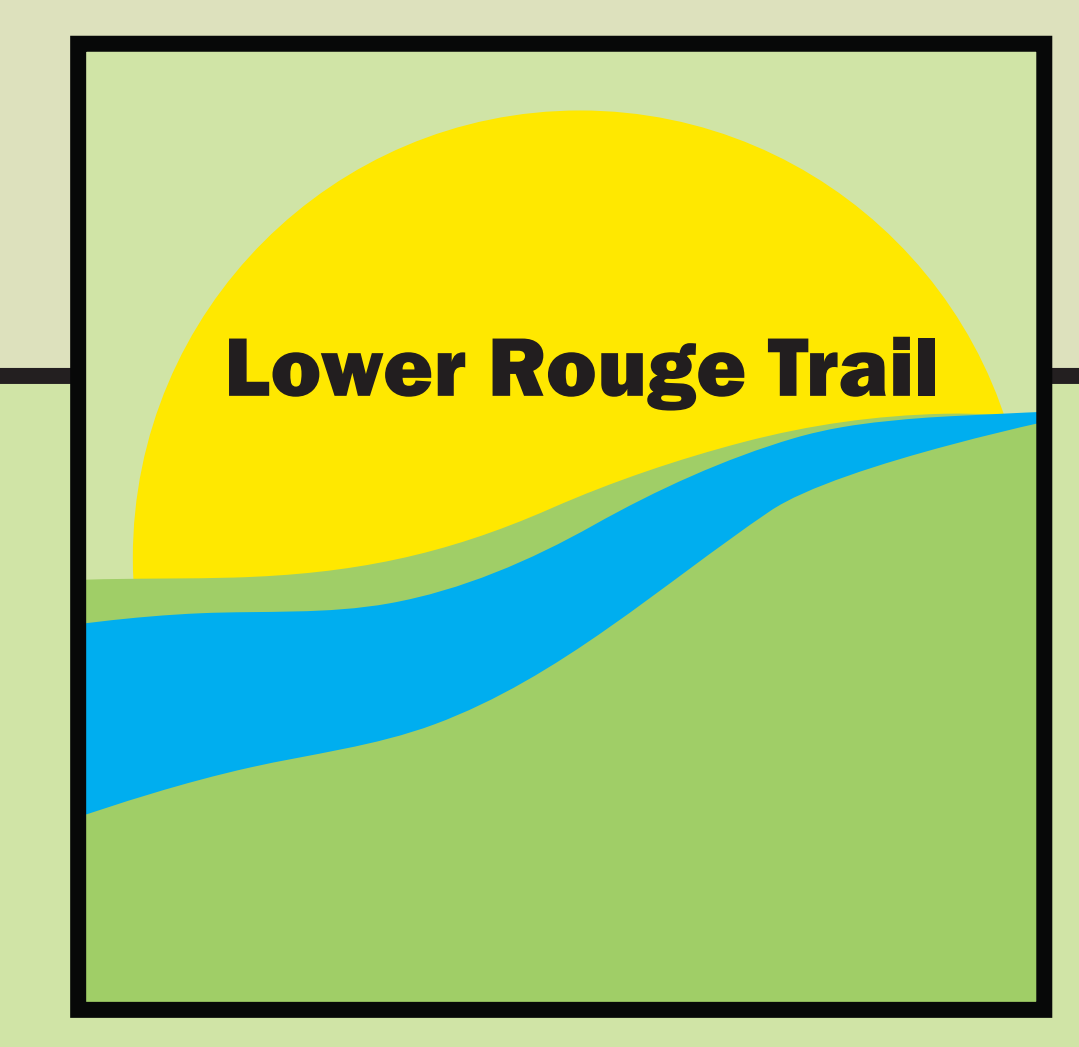

Lower Rouge Trail Map

Map Key			
	Main Trail		Bridge Location and ID #
	Hickory Loop		Pedestrian Crossings (traffic does not stop, use caution)
	Sycamore Loop		Distance Segments
	Lower Rouge River		Paved Sidewalk
	Parking		Future Lower Rouge Trail
	Restroom		Lower Rouge Parkway
	Picnic Area		Wetland Area
	Trail Head		I-275 Metro Trail